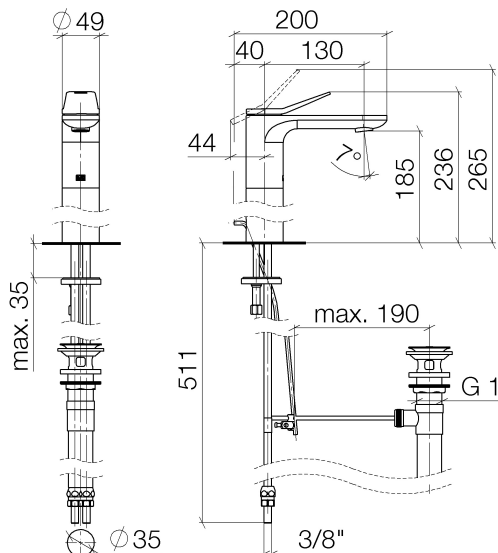

## Sink - Lissé

Single-lever lavatory mixer with raised spout with drain - polished chrome

Article number: 33 506 845-00 0010

- 5-1/8" Projection
- US drain with overflow
- Rigid spout
- Round aerated stream
- Total height 9-1/4"
- Height to aerator/spout outlet 7-1/4"
- 1-3/8" hole diameter
- 2x 10 mm flexible supply lines including 3/8" US adapters
- Water flow rate limited to max. 1.2 gpm
- lead-free
- (ADA)
- Suitable only for basins with overflow.

## Dimensional drawing

## Sink - Lissé

Single-lever lavatory mixer with raised spout with drain - polished chrome

Article number: 33 506 845-00 0010

All dimensions in mm / inch = mm x 0,0394

## Sink - Lissé

Single-lever lavatory mixer with raised spout with drain - polished chrome

Article number: 33 506 845-00 0010